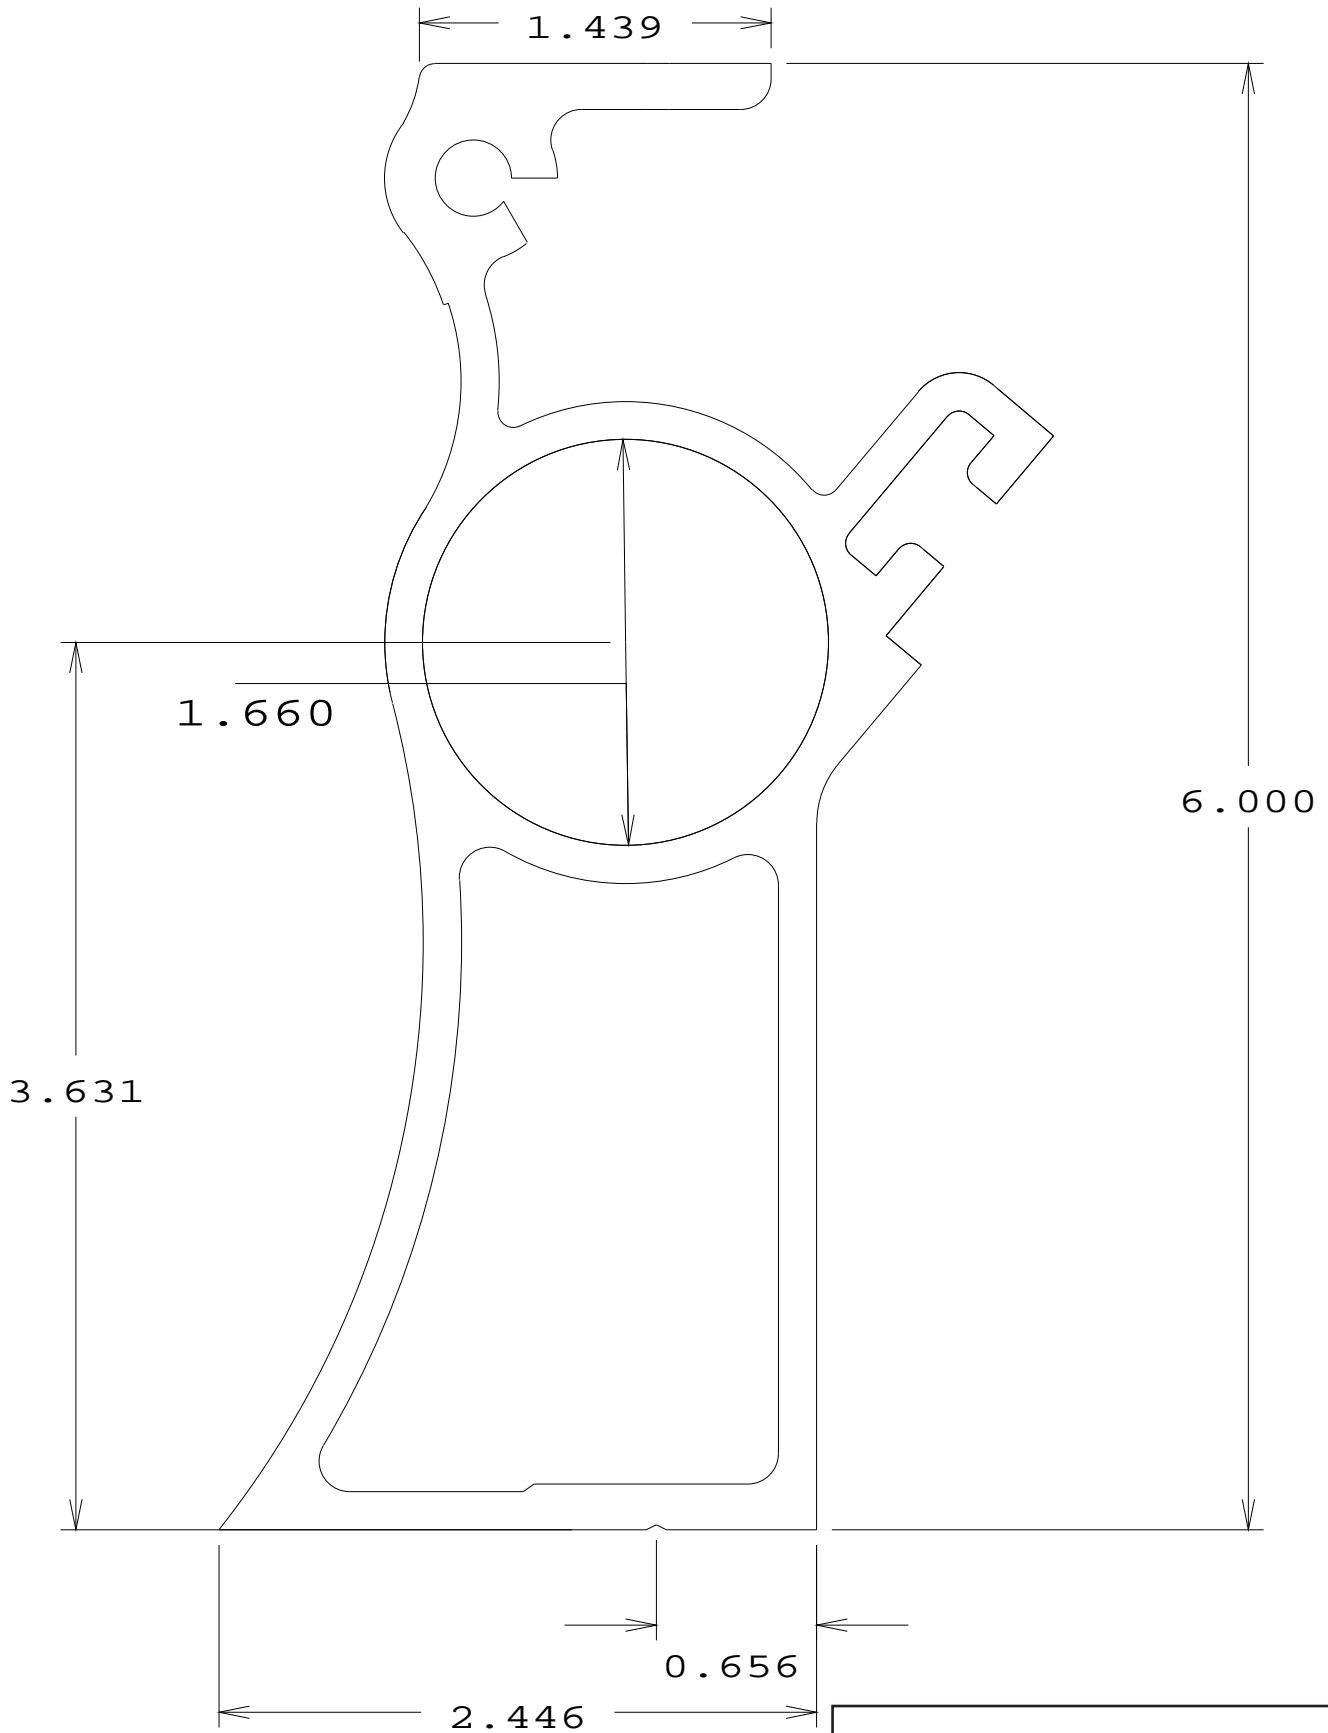

Utility Trak
6888 6063 T-6
Christensen Manufacturing Corp.

Surface Mount Bracket
6894 6063 T-6
Christensen Manufacturing Corp.

Extension Beam / Van Crossmember

7357 6063 T-6

Christensen Manufacturing Corp.

Extension Beam
5993 6063 T-6
Christensen Manufacturing Corp.

Van Side Stop
6736 6063 T-6
Christensen Manufacturing Corp.