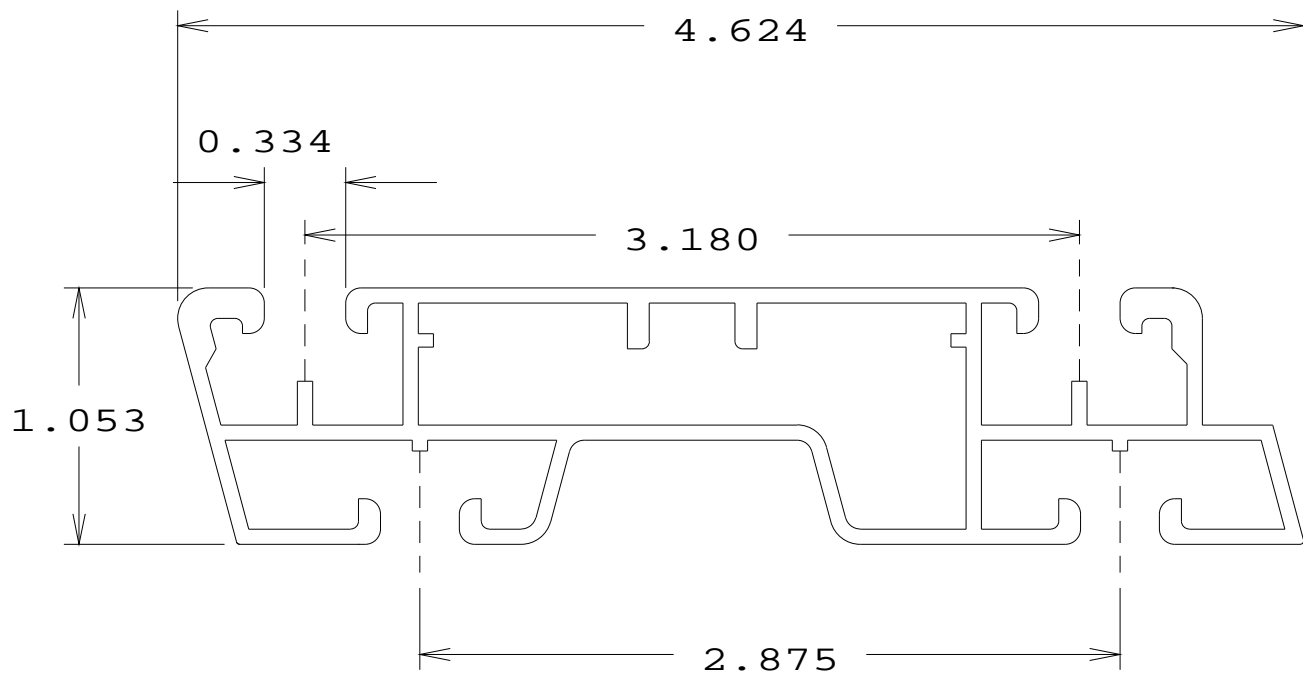

Utility Trak
6888 6063 T-6
Christensen Manufacturing Corp.

Surface Mount Bracket
6894 6063 T-6
Christensen Manufacturing Corp.

Extension Beam / Van Crossmember

7357 6063 T-6

Christensen Manufacturing Corp.

Extension Beam
5993 6063 T-6
Christensen Manufacturing Corp.

Van Side Stop
6736 6063 T-6
Christensen Manufacturing Corp.