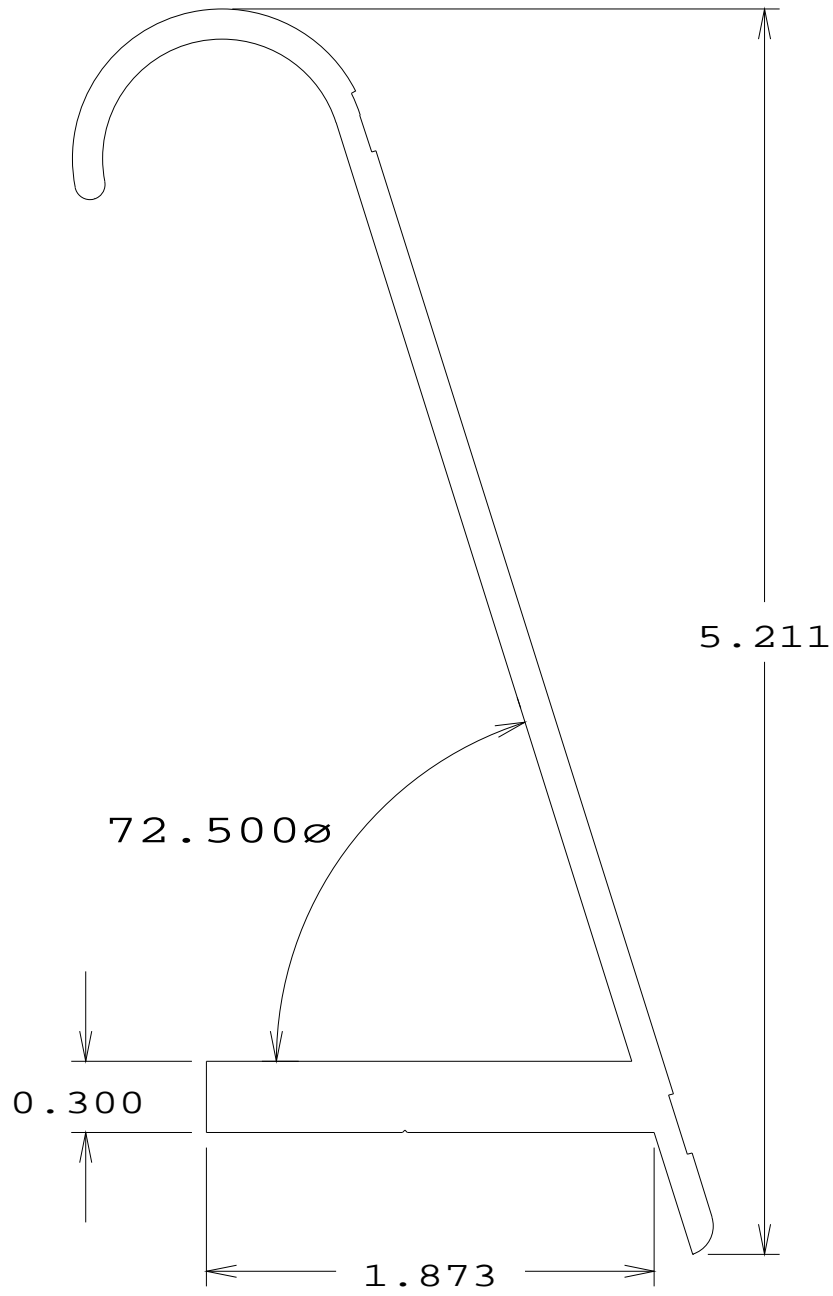

Utility Trak
6888 6063 T-6
Christensen Manufacturing Corp.

Surface Mount Bracket
6894 6063 T-6
Christensen Manufacturing Corp.

Extension Beam / Van Crossmember

7357 6063 T-6

Christensen Manufacturing Corp.

Extension Beam
5993 6063 T-6
Christensen Manufacturing Corp.

Van Side Stop
6736 6063 T-6
Christensen Manufacturing Corp.