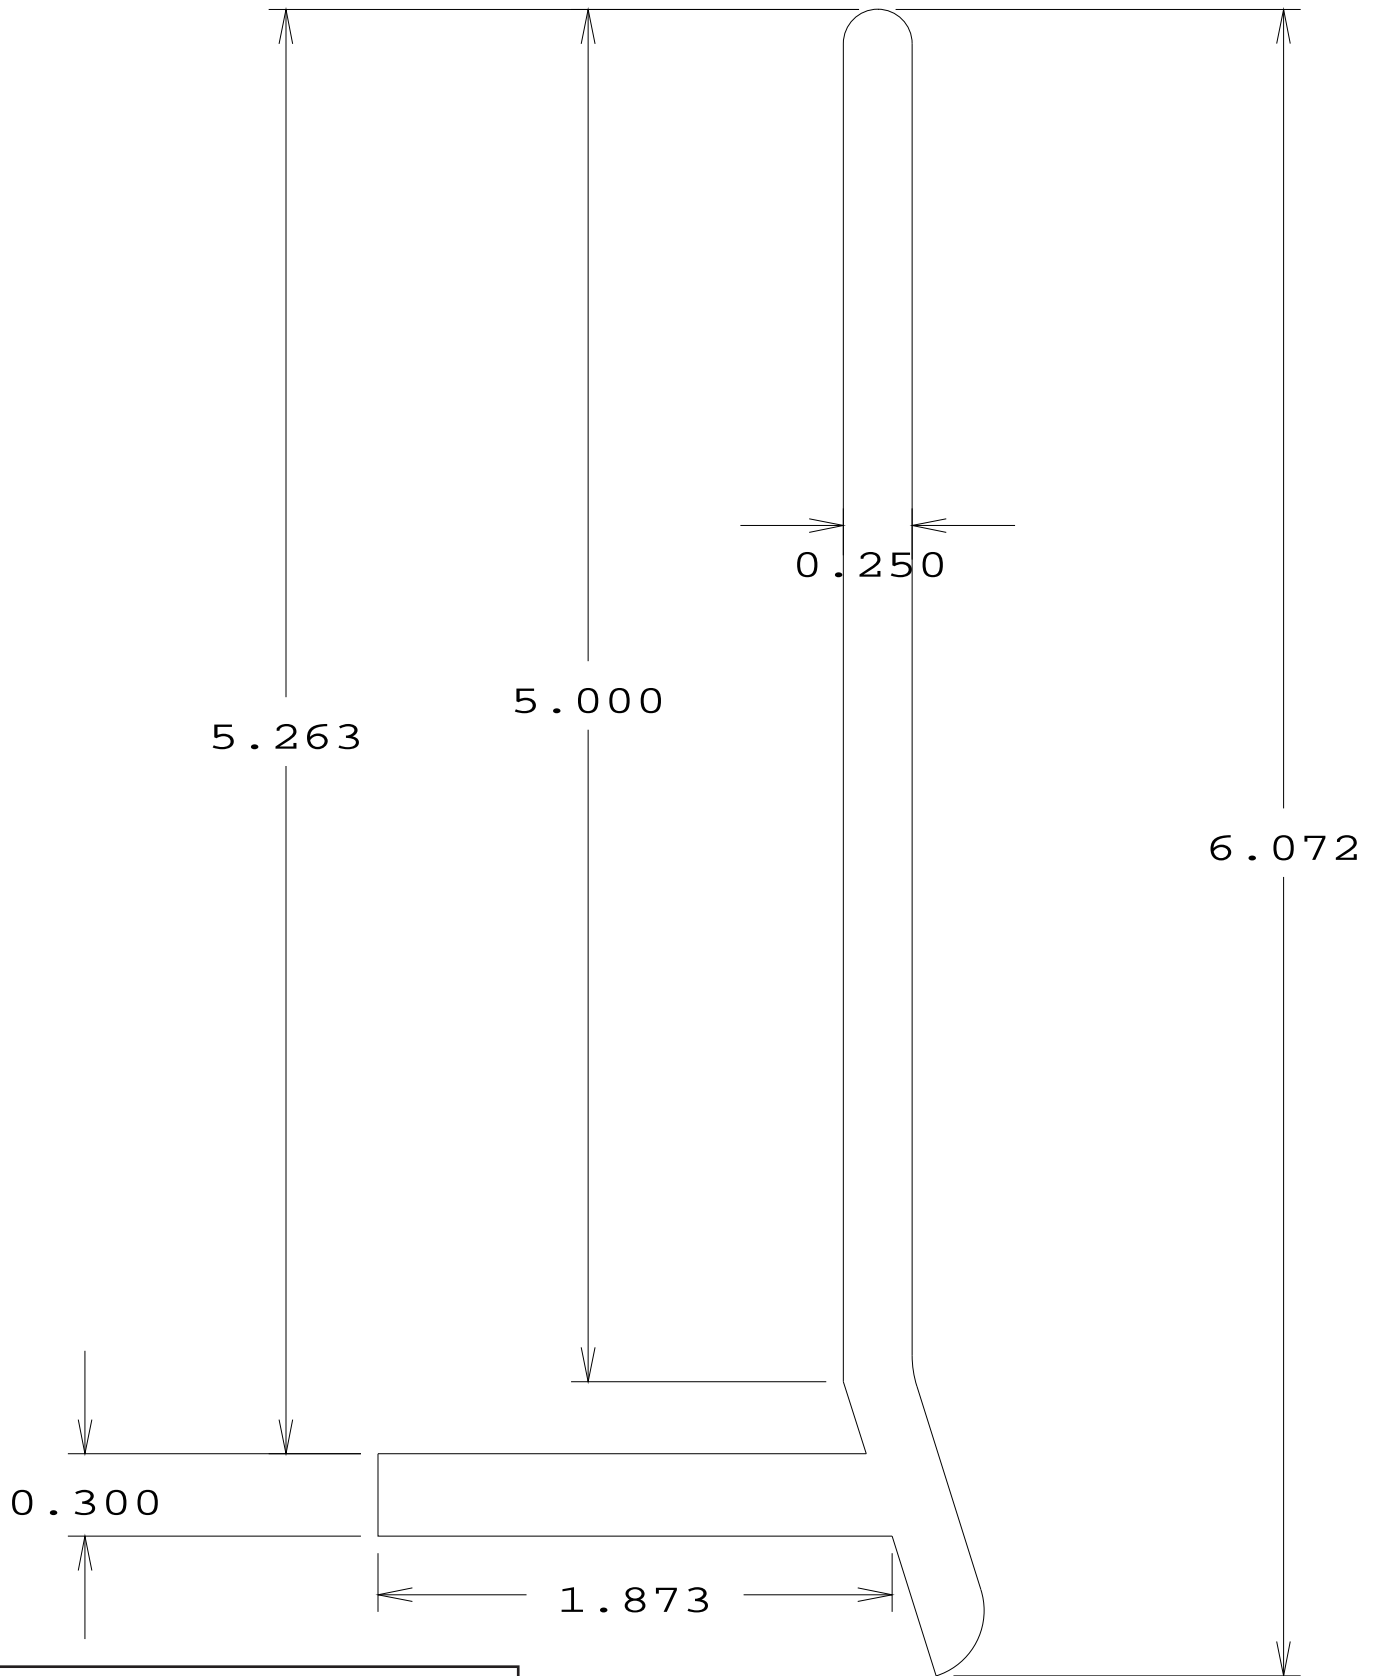

Utility Trak
6888 6063 T-6
Christensen Manufacturing Corp.

Surface Mount Bracket
6894 6063 T-6
Christensen Manufacturing Corp.

Extension Beam / Van Crossmember

7357 6063 T-6

Christensen Manufacturing Corp.

Extension Beam
5993 6063 T-6
Christensen Manufacturing Corp.

Van Side Stop
6736 6063 T-6
Christensen Manufacturing Corp.